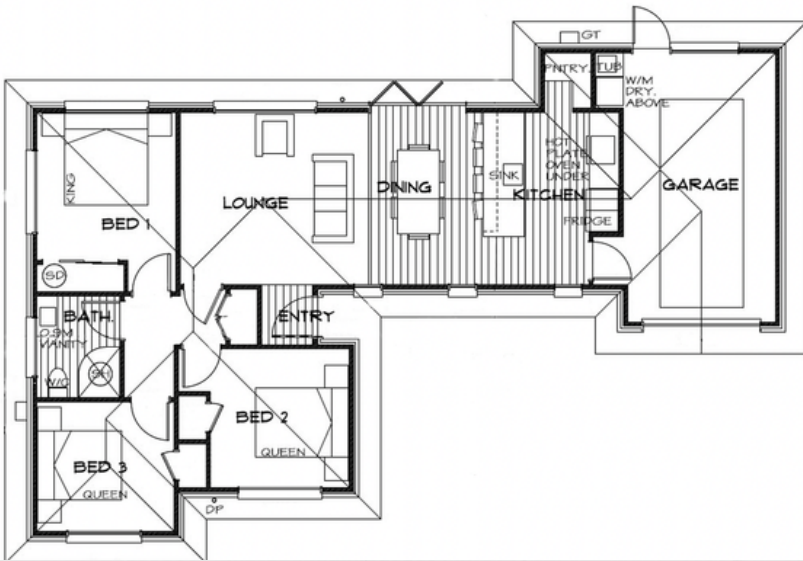

Building Beautiful Homes For Everyday Kiwi Families

111 Tairua

Michael 027 464 3979
Justine 027 433 3661
sales@wilsondesignerhomes.com
www.wilsondesignerhomes.nz