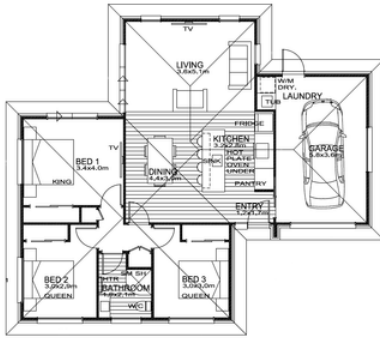

LEGEND:

VINYL PLANKING FLOOR
COVERING

1.0m CUBICLE
SHOWER

0.8m VANITY

SM-SHOWER MIXER
SH-SHOWER HEAD