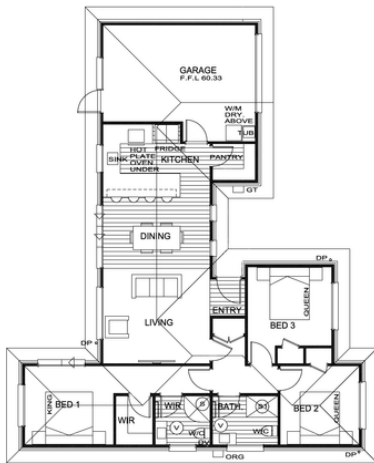

Building Beautiful Homes For Everyday Kiwi Families

124 Pirongia

1. LEGEND:
2. VINYL PLANKING FLOOR COVERING
   - 1.0m CUBICLE SHOWER
   - 2.0x1.2m CUBICLE SHOWER
   - 0.8m VANITY