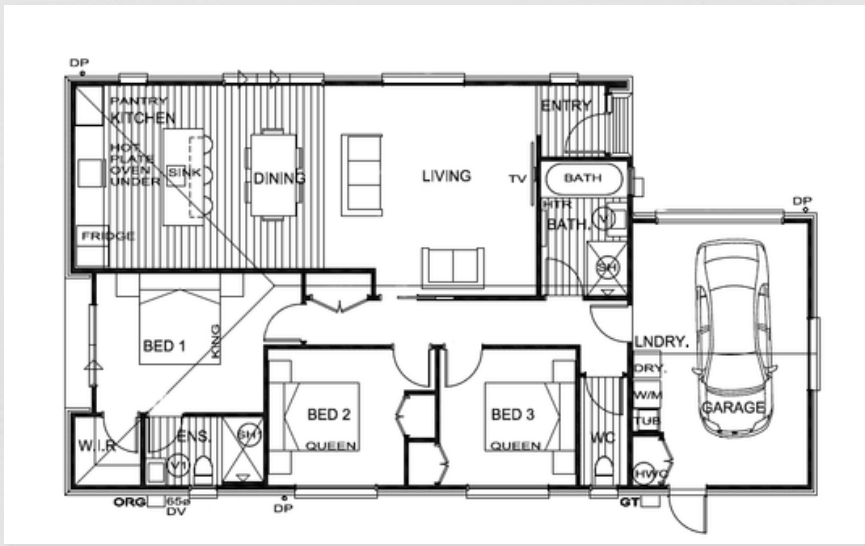

Building Beautiful Homes For Everyday Kiwi Families

133 Rotoorangi

-  3
-  1
-  2
-  2
-  1
-  133 sqm

 Michael 027 464 3979
 Justine 027 433 3661
 sales@wilsondesignerhomes.com
 www.wilsondesignerhomes.nz