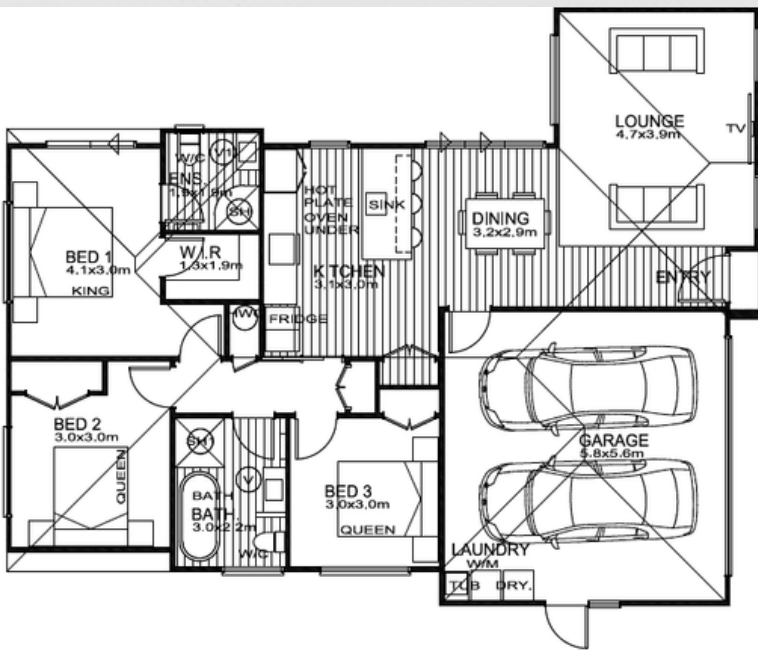

Building Beautiful Homes For Everyday Kiwi Families

140 Karapiro

-  3
-  1
-  2
-  2
-  2
-  140 sqm

 Michael 027 464 3979
 Justine 027 433 3661
 sales@wilsondesignerhomes.com
 www.wilsondesignerhomes.nz