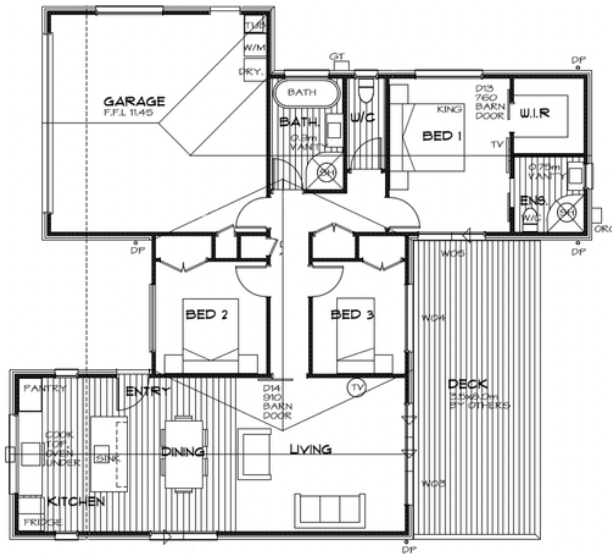

Building Beautiful Homes For Everyday Kiwi Families

143 Coromandel

LEGEND:

VINYL FLOOR COVERING

1.0m CUBICLE SHOWER

NOTE:

3
1
2
2
2
143 sqm

Michael 027 464 3979
Justine 027 433 3661
sales@wilsondesignerhomes.com
www.wilsondesignerhomes.nz