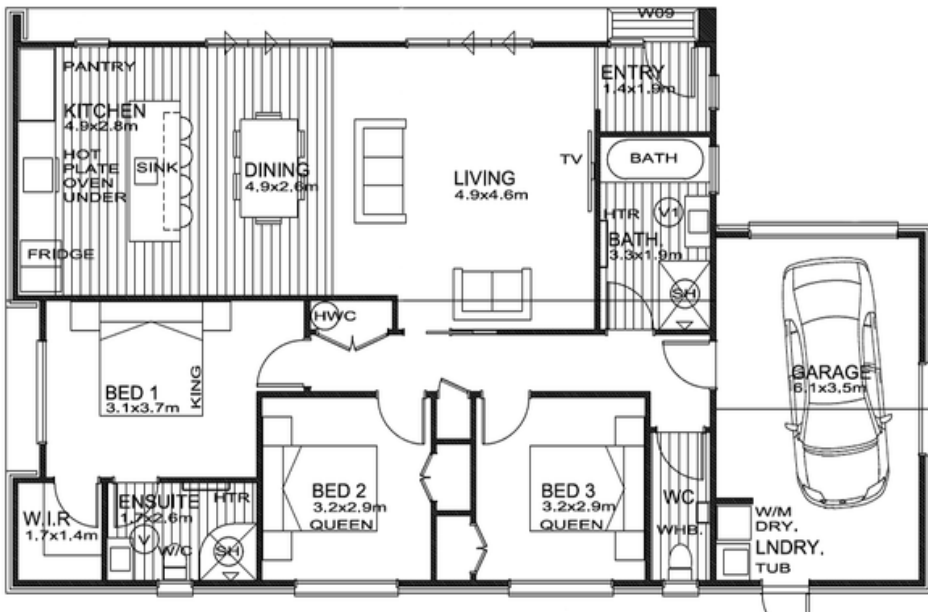

Building Beautiful Homes For Everyday Kiwi Families

143 Tamahere

 3  1  2  2  2  143 sqm

 Michael 027 464 3979
 Justine 027 433 3661
 sales@wilsondesignerhomes.com
 www.wilsondesignerhomes.nz