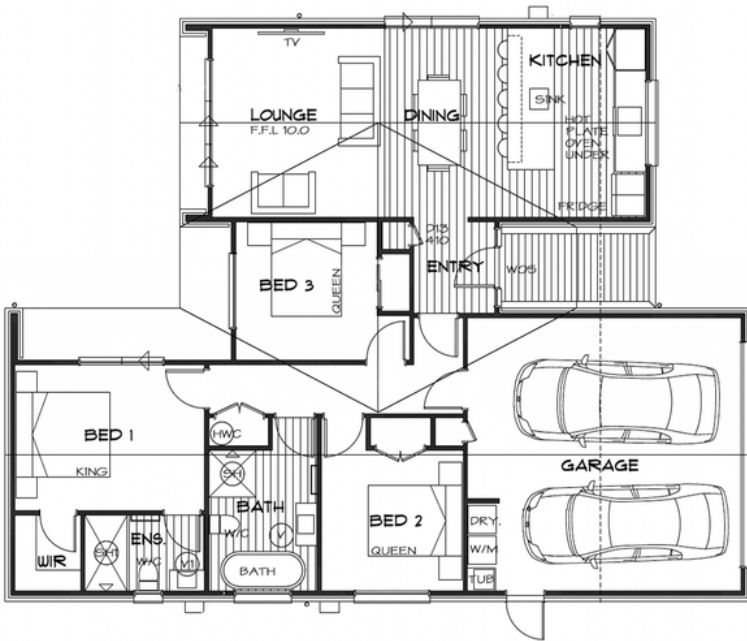

Building Beautiful Homes For Everyday Kiwi Families

146 Taupiri

- 3
- 1
- 2
- 2
- 2
- 146 sqm

Michael 027 464 3979
 Justine 027 433 3661
 sales@wilsondesignerhomes.com
 www.wilsondesignerhomes.nz