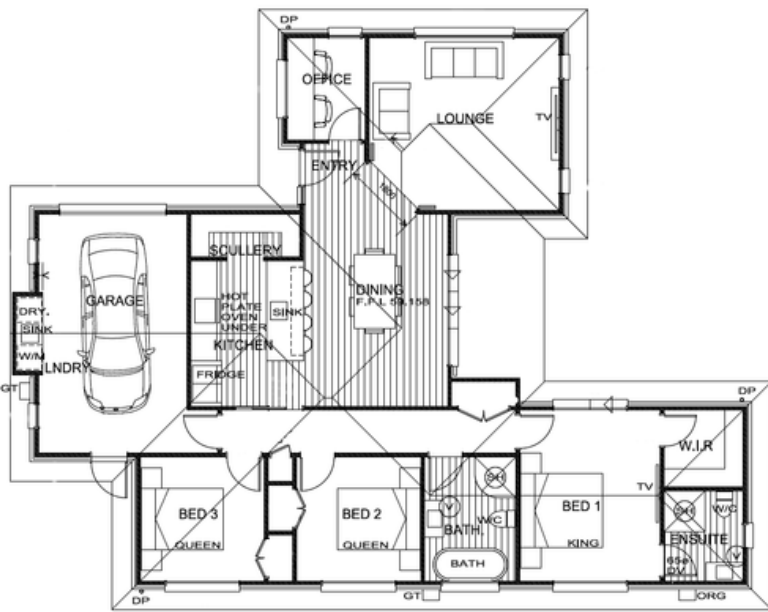

Building Beautiful Homes For Everyday Kiwi Families

154 Huntly

 3  1  2  2  1  154 sqm

 Michael 027 464 3979
 Justine 027 433 3661
 sales@wilsondesignerhomes.com
 www.wilsondesignerhomes.nz