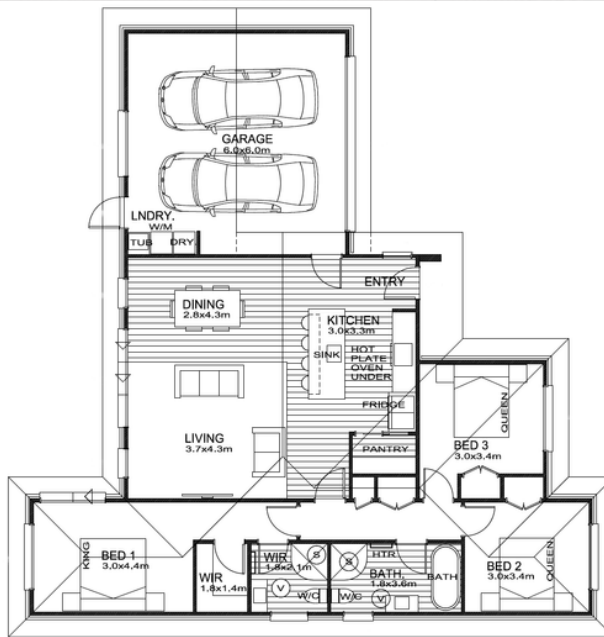

Building Beautiful Homes For Everyday Kiwi Families

155 Horotiu

LEGEND:

- VINYL PLANKING FLOOR COVERING
- 1.0m CUBICLE SHOWER
- 0.9x1.0m CUBICLE SHOWER
- 0.9x1.2m SHOWER OVER BATH
- 0.9m VANITY

NOTES:
600mm EAVES
2.46m STUD HEIGHT