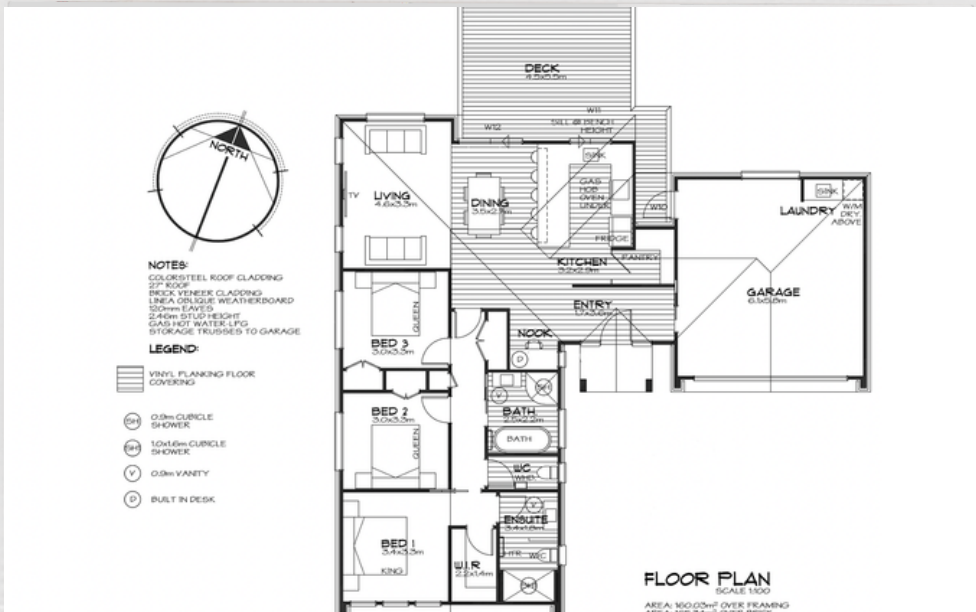

Building Beautiful Homes For Everyday Kiwi Families

165 Mangakino

 3
  1
  2
  2
  2
  165 sqm

 Michael 027 464 3979
 Justine 027 433 3661
 sales@wilsondesignerhomes.com
 www.wilsondesignerhomes.nz