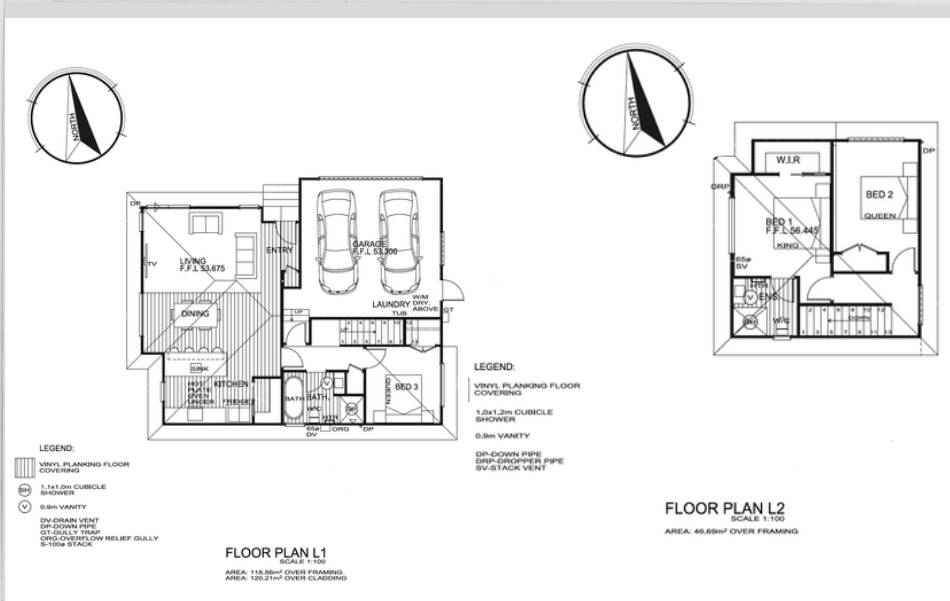

Building Beautiful Homes For Everyday Kiwi Families

166 Cambridge

-  3
-  1
-  2
-  2
-  2
-  166 sqm

 Michael 027 464 3979
 Justine 027 433 3661
 sales@wilsondesignerhomes.com
 www.wilsondesignerhomes.nz