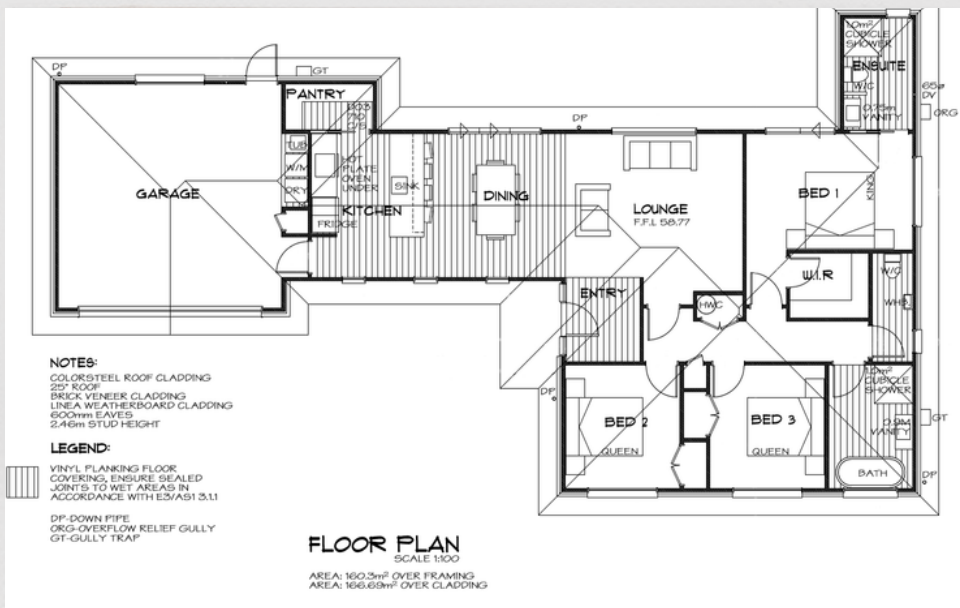

Building Beautiful Homes For Everyday Kiwi Families

166 Hunua

3
 1
 2
 2
 2
 166 sqm

Michael 027 464 3979
 Justine 027 433 3661
 sales@wilsondesignerhomes.com
 www.wilsondesignerhomes.nz