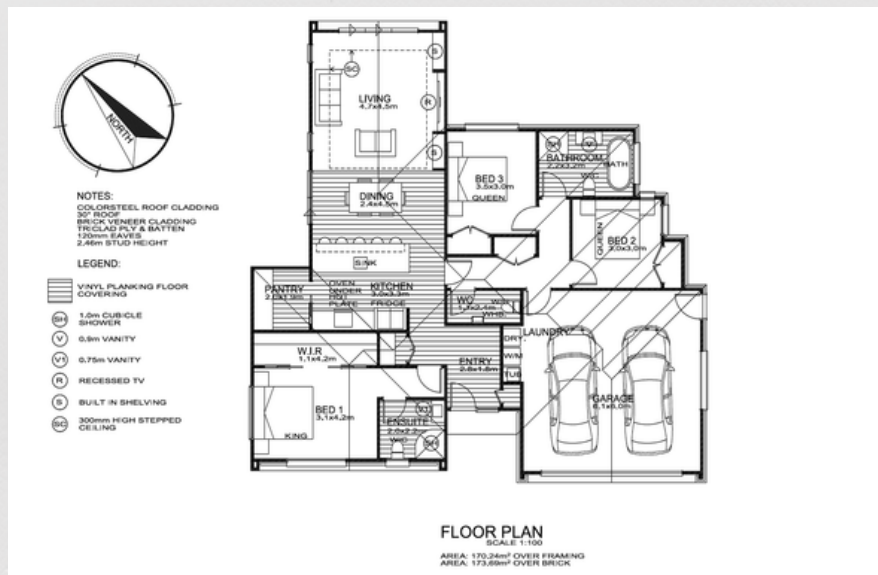

Building Beautiful Homes For Everyday Kiwi Families

173 Ruakura

 3
  1
  2
  2
  2
  173 sqm

 Michael 027 464 3979
 Justine 027 433 3661
 sales@wilsondesignerhomes.com
 www.wilsondesignerhomes.nz