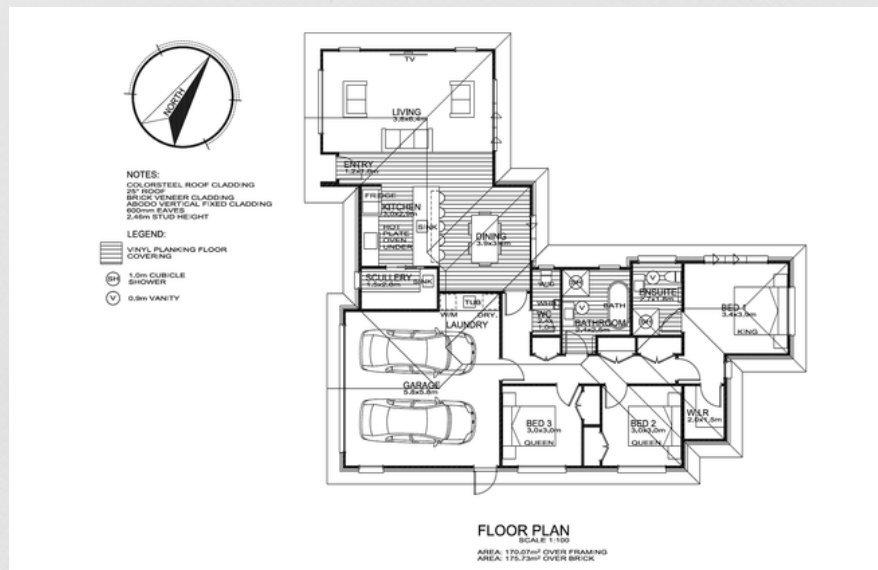

Building Beautiful Homes For Everyday Kiwi Families

175 Stonebridge

-  3
-  1
-  2
-  2
-  2
-  175 sqm

 Michael 027 464 3979
 Justine 027 433 3661
 sales@wilsondesignerhomes.com
 www.wilsondesignerhomes.nz