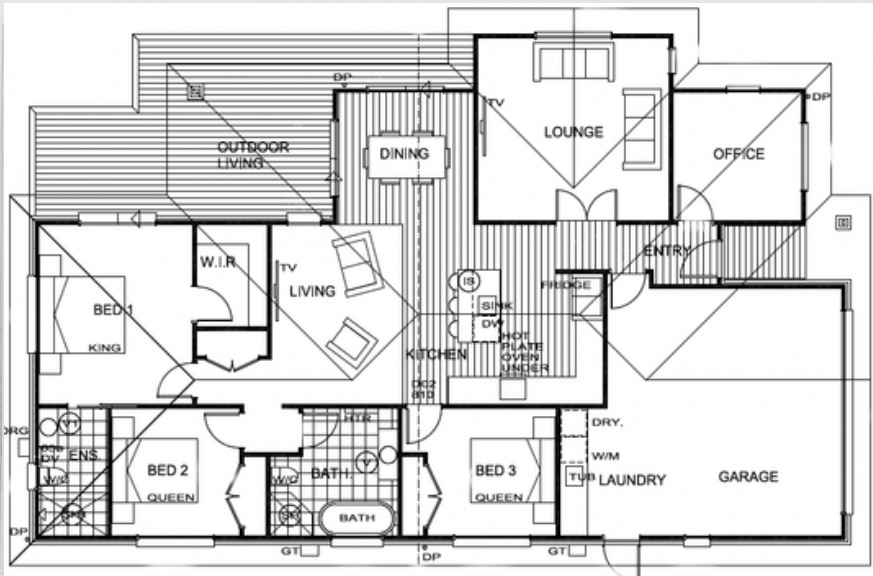

Building Beautiful Homes For Everyday Kiwi Families

179 Waitoa

-  4
-  2
-  2
-  2
-  2
-  179 sqm

 Michael 027 464 3979
 Justine 027 433 3661
 sales@wilsondesignerhomes.com
 www.wilsondesignerhomes.nz