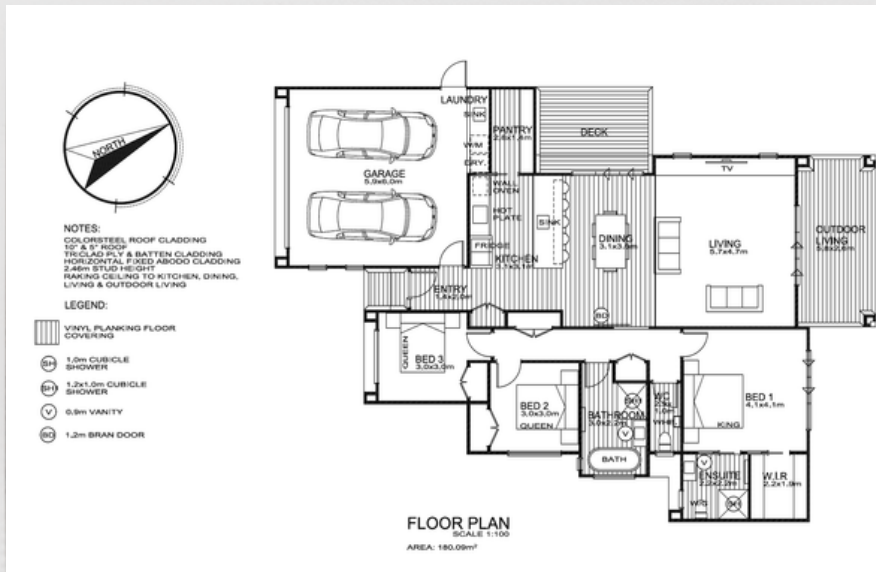

Building Beautiful Homes For Everyday Kiwi Families

180 Somerset

-  3
-  1
-  2
-  2
-  2
-  180 sqm

 Michael 027 464 3979
 Justine 027 433 3661
 sales@wilsondesignerhomes.com
 www.wilsondesignerhomes.nz