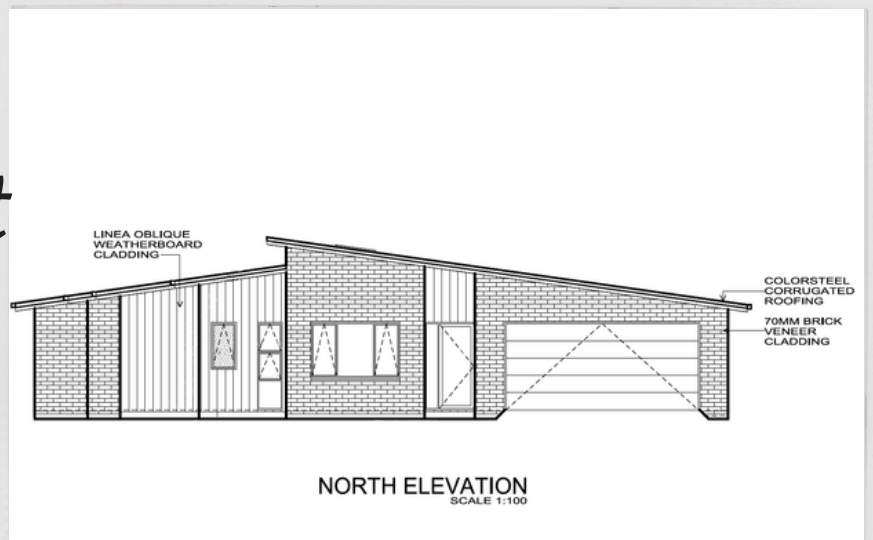

Building Beautiful Homes For Everyday Kiwi Families

187 Beerescourt

-  4
-  1
-  2
-  2
-  2
-  187 sqm

 Michael 027 464 3979
 Justine 027 433 3661
 sales@wilsondesignerhomes.com
 www.wilsondesignerhomes.nz