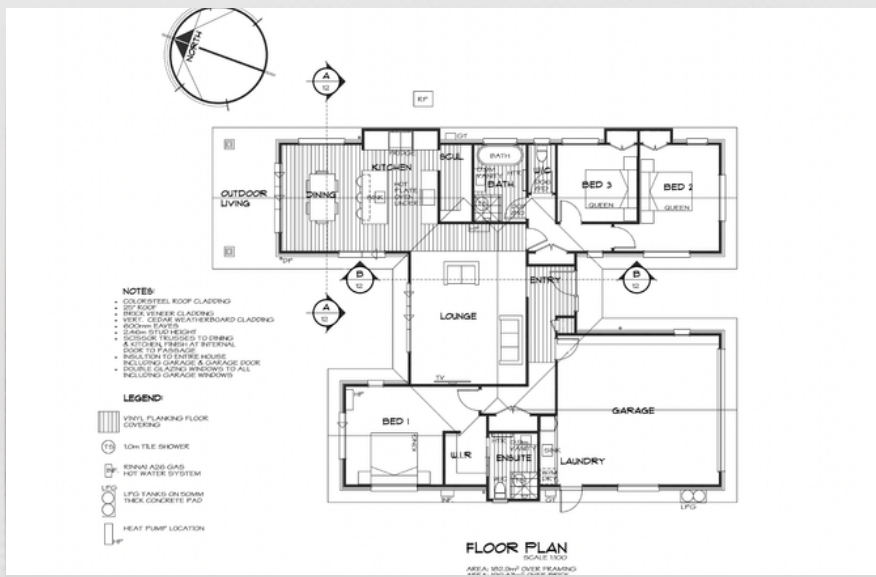

Building Beautiful Homes For Everyday Kiwi Families

190 Waitomo

 3
  1
  2
  2
  2
  190 sqm

 Michael 027 464 3979
 Justine 027 433 3661
 sales@wilsondesignerhomes.com
 www.wilsondesignerhomes.nz