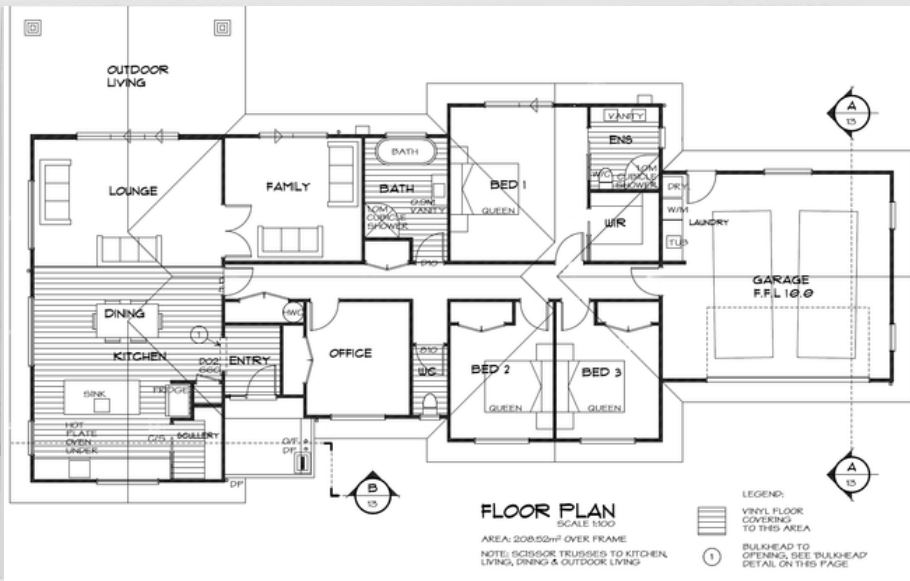

Building Beautiful Homes For Everyday Kiwi Families

208 Ngarua

 Michael 027 464 3979
 Justine 027 433 3661
 sales@wilsondesignerhomes.com
 www.wilsondesignerhomes.nz