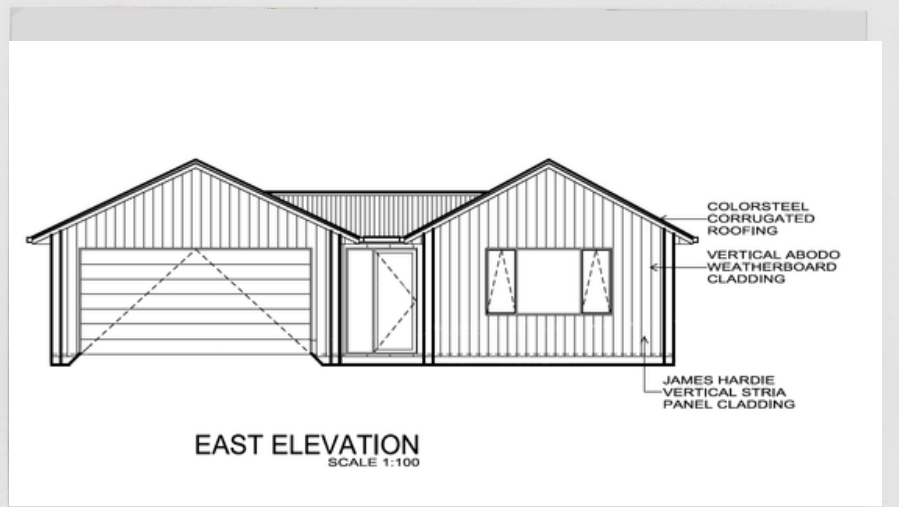

Building Beautiful Homes For Everyday Kiwi Families

215 Aberdeen

 Michael 027 464 3979
 Justine 027 433 3661
 sales@wilsondesignerhomes.com
 www.wilsondesignerhomes.nz