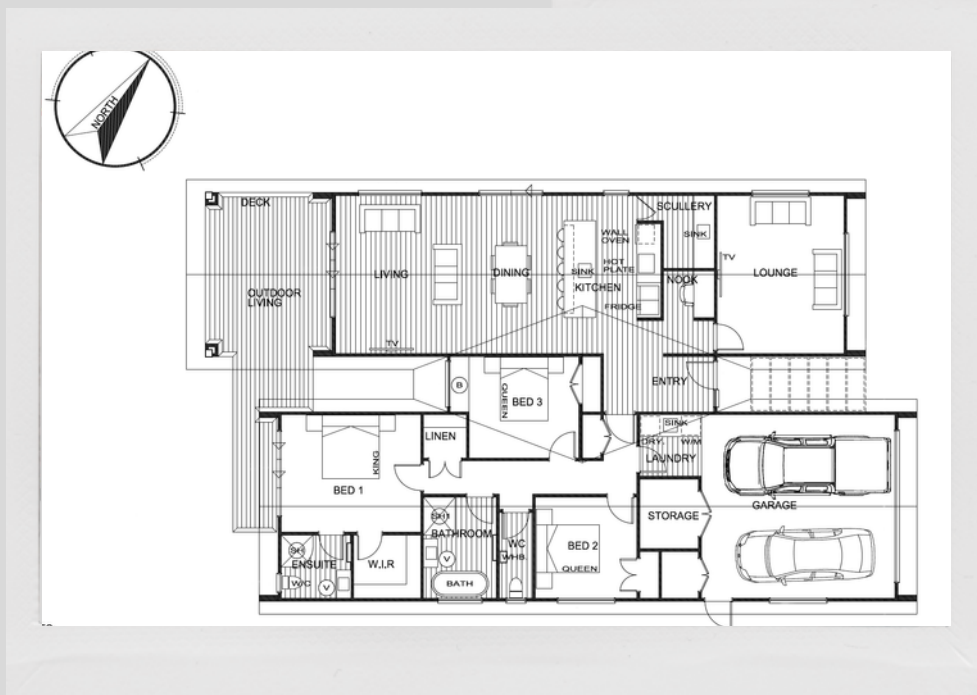

Building Beautiful Homes For Everyday Kiwi Families

215 Aberdeen

 Michael 027 464 3979
 Justine 027 433 3661
 sales@wilsondesignerhomes.com
 www.wilsondesignerhomes.nz