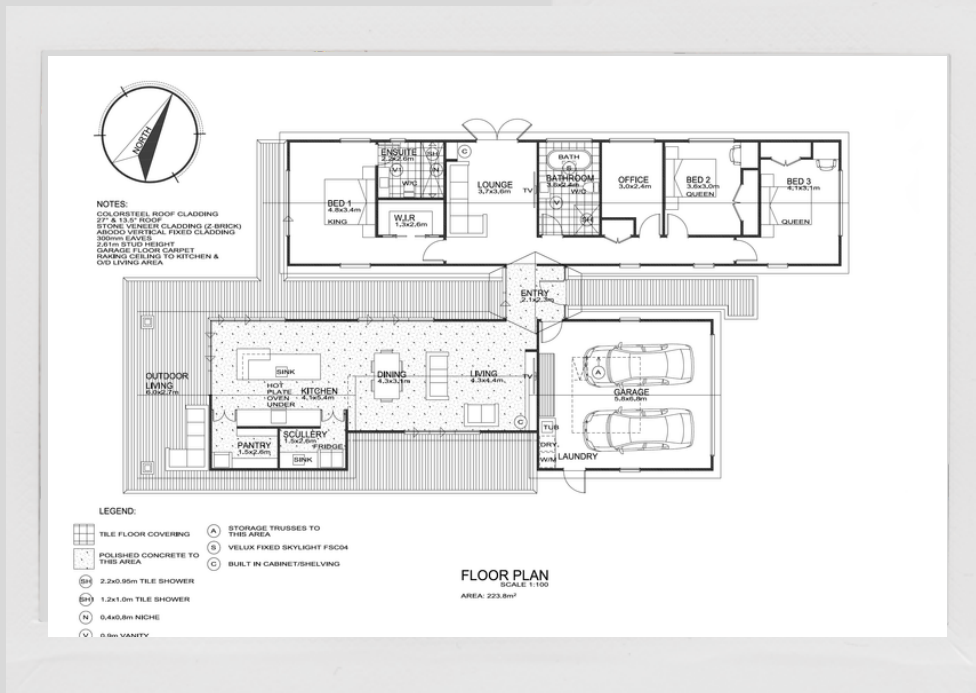

Building Beautiful Homes For Everyday Kiwi Families

223 Huntington

 3.5
  2
  2
  2
  2
  223 sqm

 Michael 027 464 3979
 Justine 027 433 3661
 sales@wilsondesignerhomes.com
 www.wilsondesignerhomes.nz