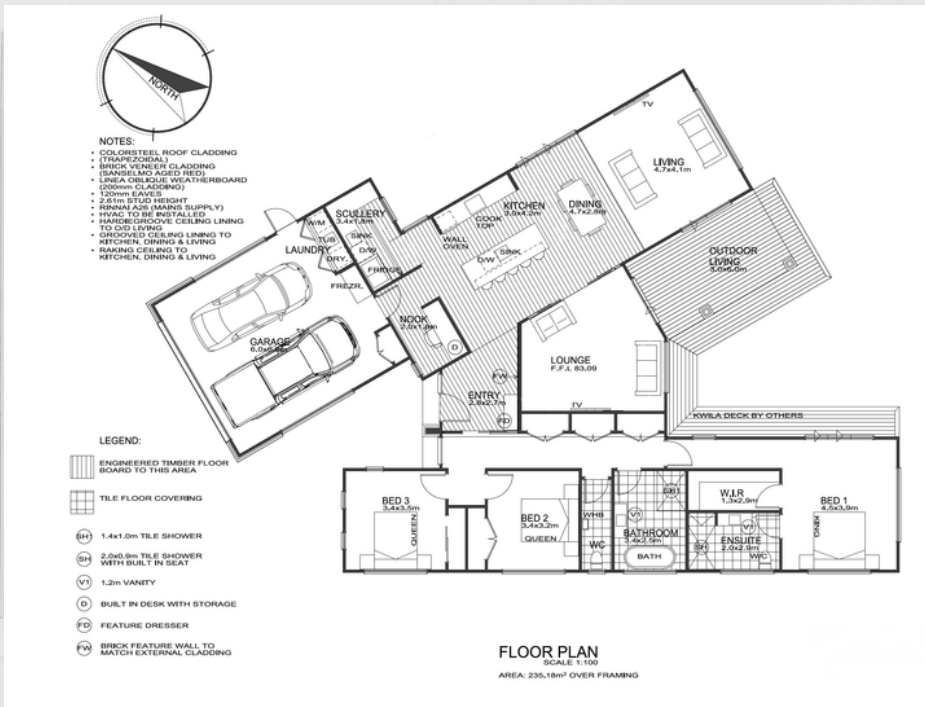

Building Beautiful Homes For Everyday Kiwi Families

238 Chartwell

4
 2
 2
 2
 2
 238 sqm

Michael 027 464 3979
 Justine 027 433 3661
 sales@wilsondesignerhomes.com
 www.wilsondesignerhomes.nz