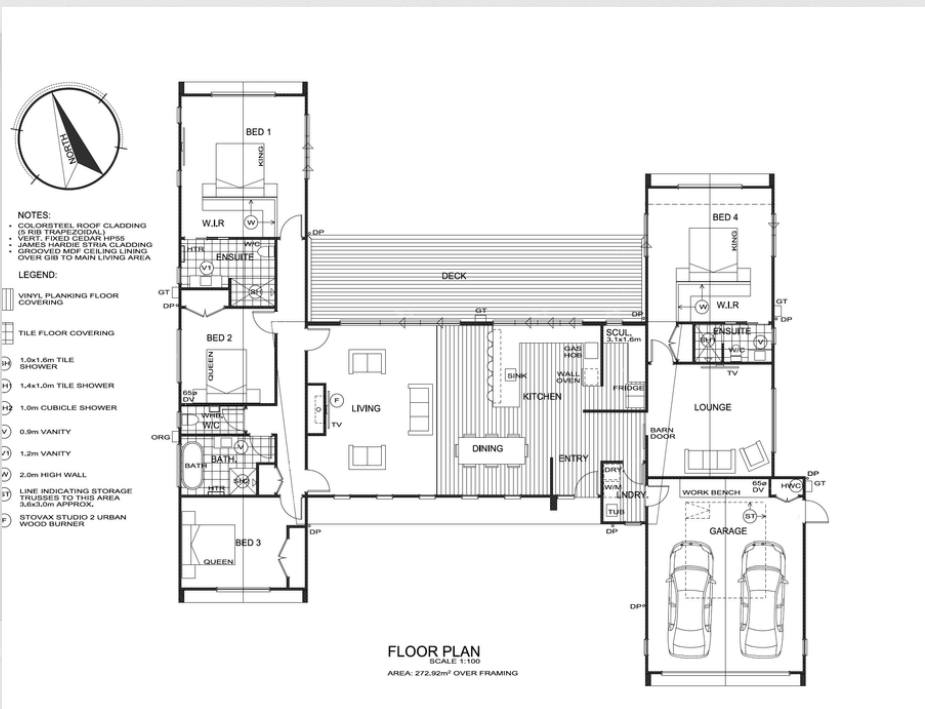

Building Beautiful Homes For Everyday Kiwi Families

272 Thames

 4
  2
  3
  3
  2
  272 sqm

 Michael 027 464 3979
 Justine 027 433 3661
 sales@wilsondesignerhomes.com
 www.wilsondesignerhomes.nz