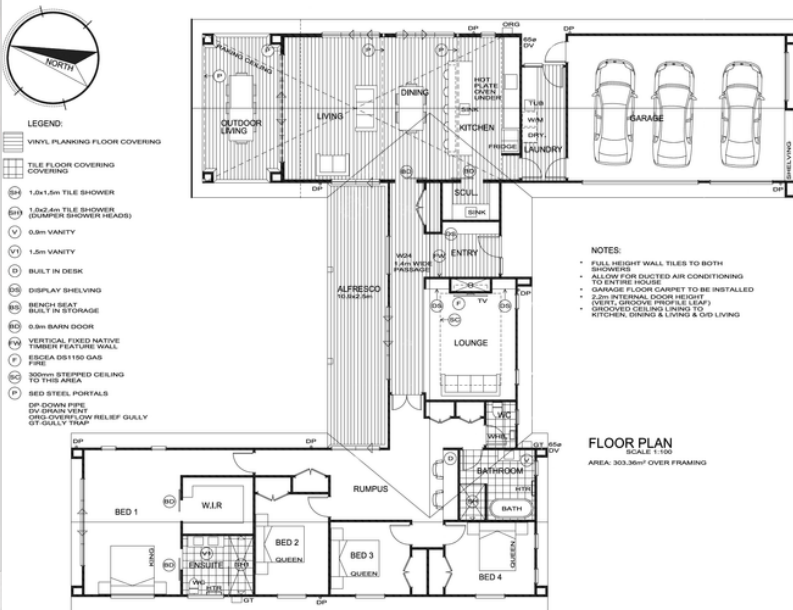

Building Beautiful Homes For Everyday Kiwi Families

303 Hinuera

 4
  3
  2
  2
  3
  303 sqm

 Michael 027 464 3979
 Justine 027 433 3661
 sales@wilsondesignerhomes.com
 www.wilsondesignerhomes.nz